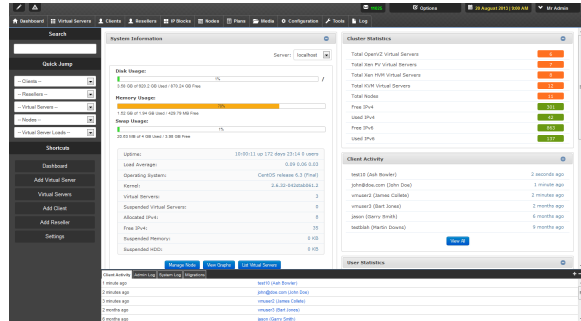

# SolusVM Docs

Welcome to the SolusVM Documentation!

We are currently in the process of improving and reworking the documentation. If you have any questions or feedback regarding the wiki, feel free to share it on the [community](#). In case you need any additional information, our support team is ready to give you a hand. Check our [help center](#) FAQs and articles and open a support ticket there if you need any assistance.