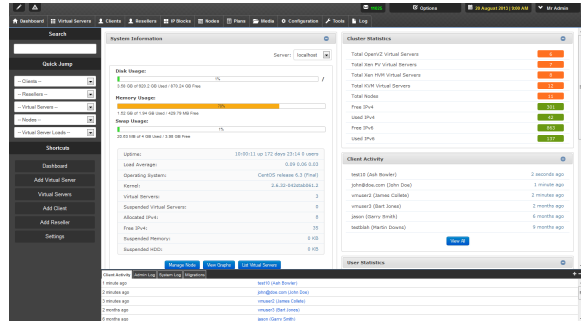

SolusVM Docs

Welcome to the SolusVM Documentation!

We are currently in the process of improving and reworking the documentation. If you have any questions or feedback regarding the wiki, feel free to share it on the [community](#). In case you need any additional information, our support team is ready to give you a hand. Check our [help center](#) FAQs and articles and open a support ticket there if you need any assistance.